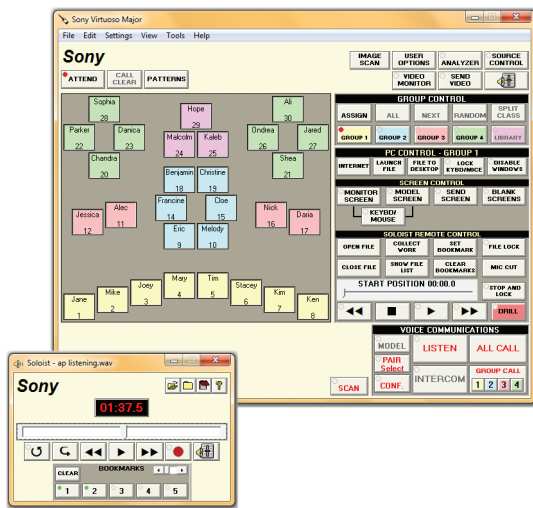

OVERVIEW

SANSSupport™ Software Upgrade Plan

SANSSupport Software Upgrade Plan for your Sony Language Learning Software Suite is like having insurance for your technology plan, providing consistent, timely software upgrades and enhancements – and a positive return on your technology investment.